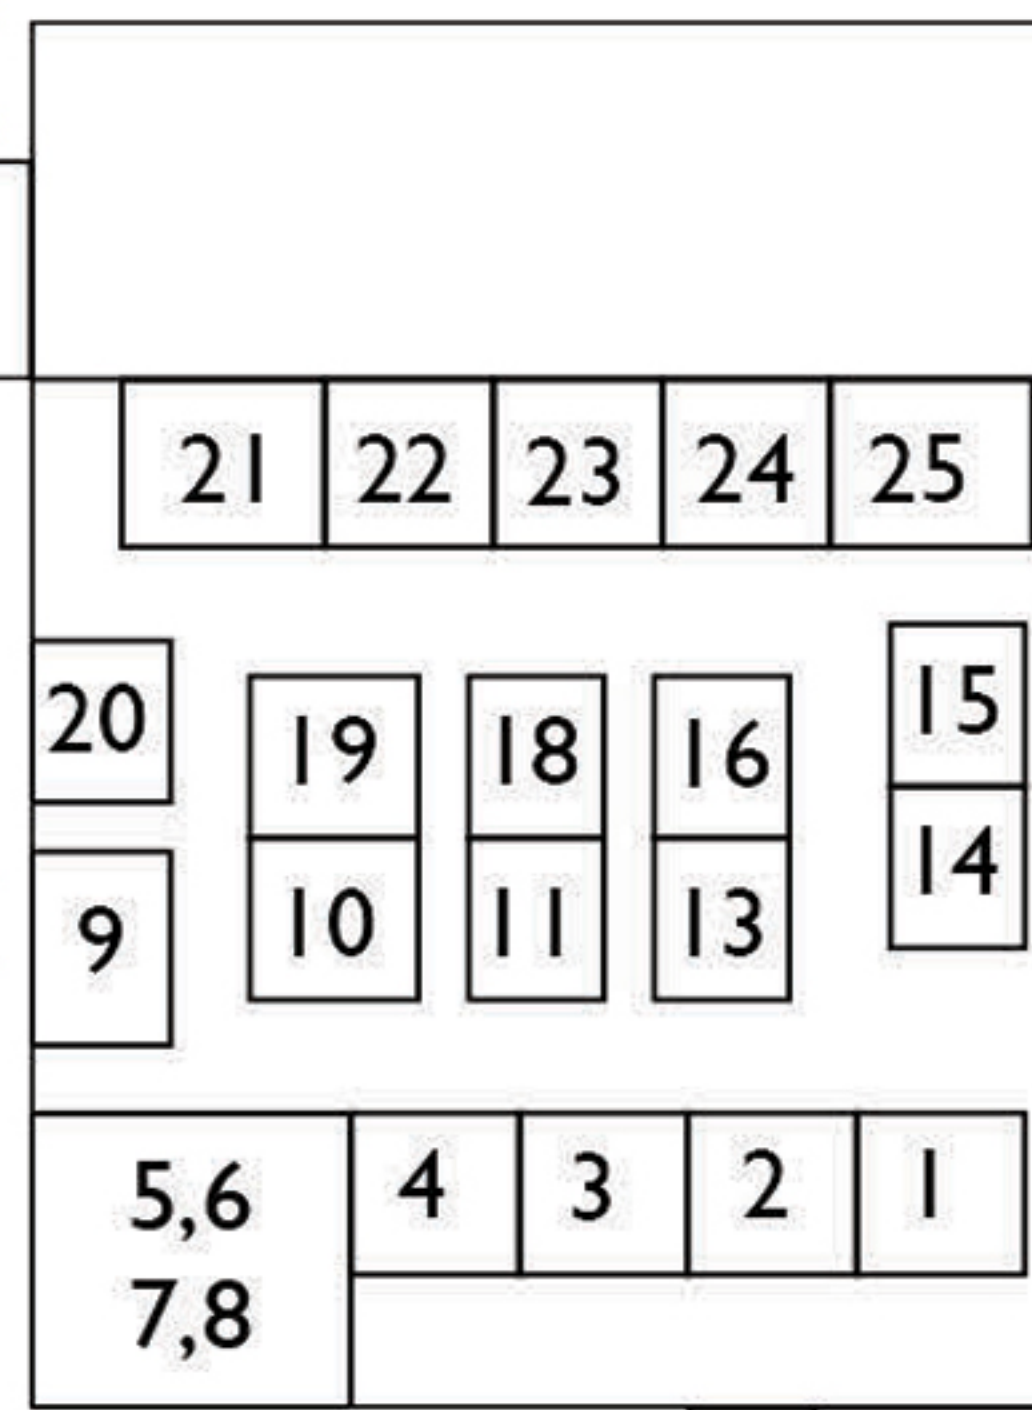

2025 FLOOR SHOW PLAN

WEST PAVILIONS

B BUILDING

COURT PAVILION

A BUILDING

S BREEZEWAY

N BREEZEWAY

MINERAL PAVILION

MPANNEX BALLROOM

RIVERPARK ROOM

LOBBY/REGISTRATION

THE ARRIVAL SUITES

OASIS BAR

SPA

TABLES & CANOPIES

POOL PAVILION