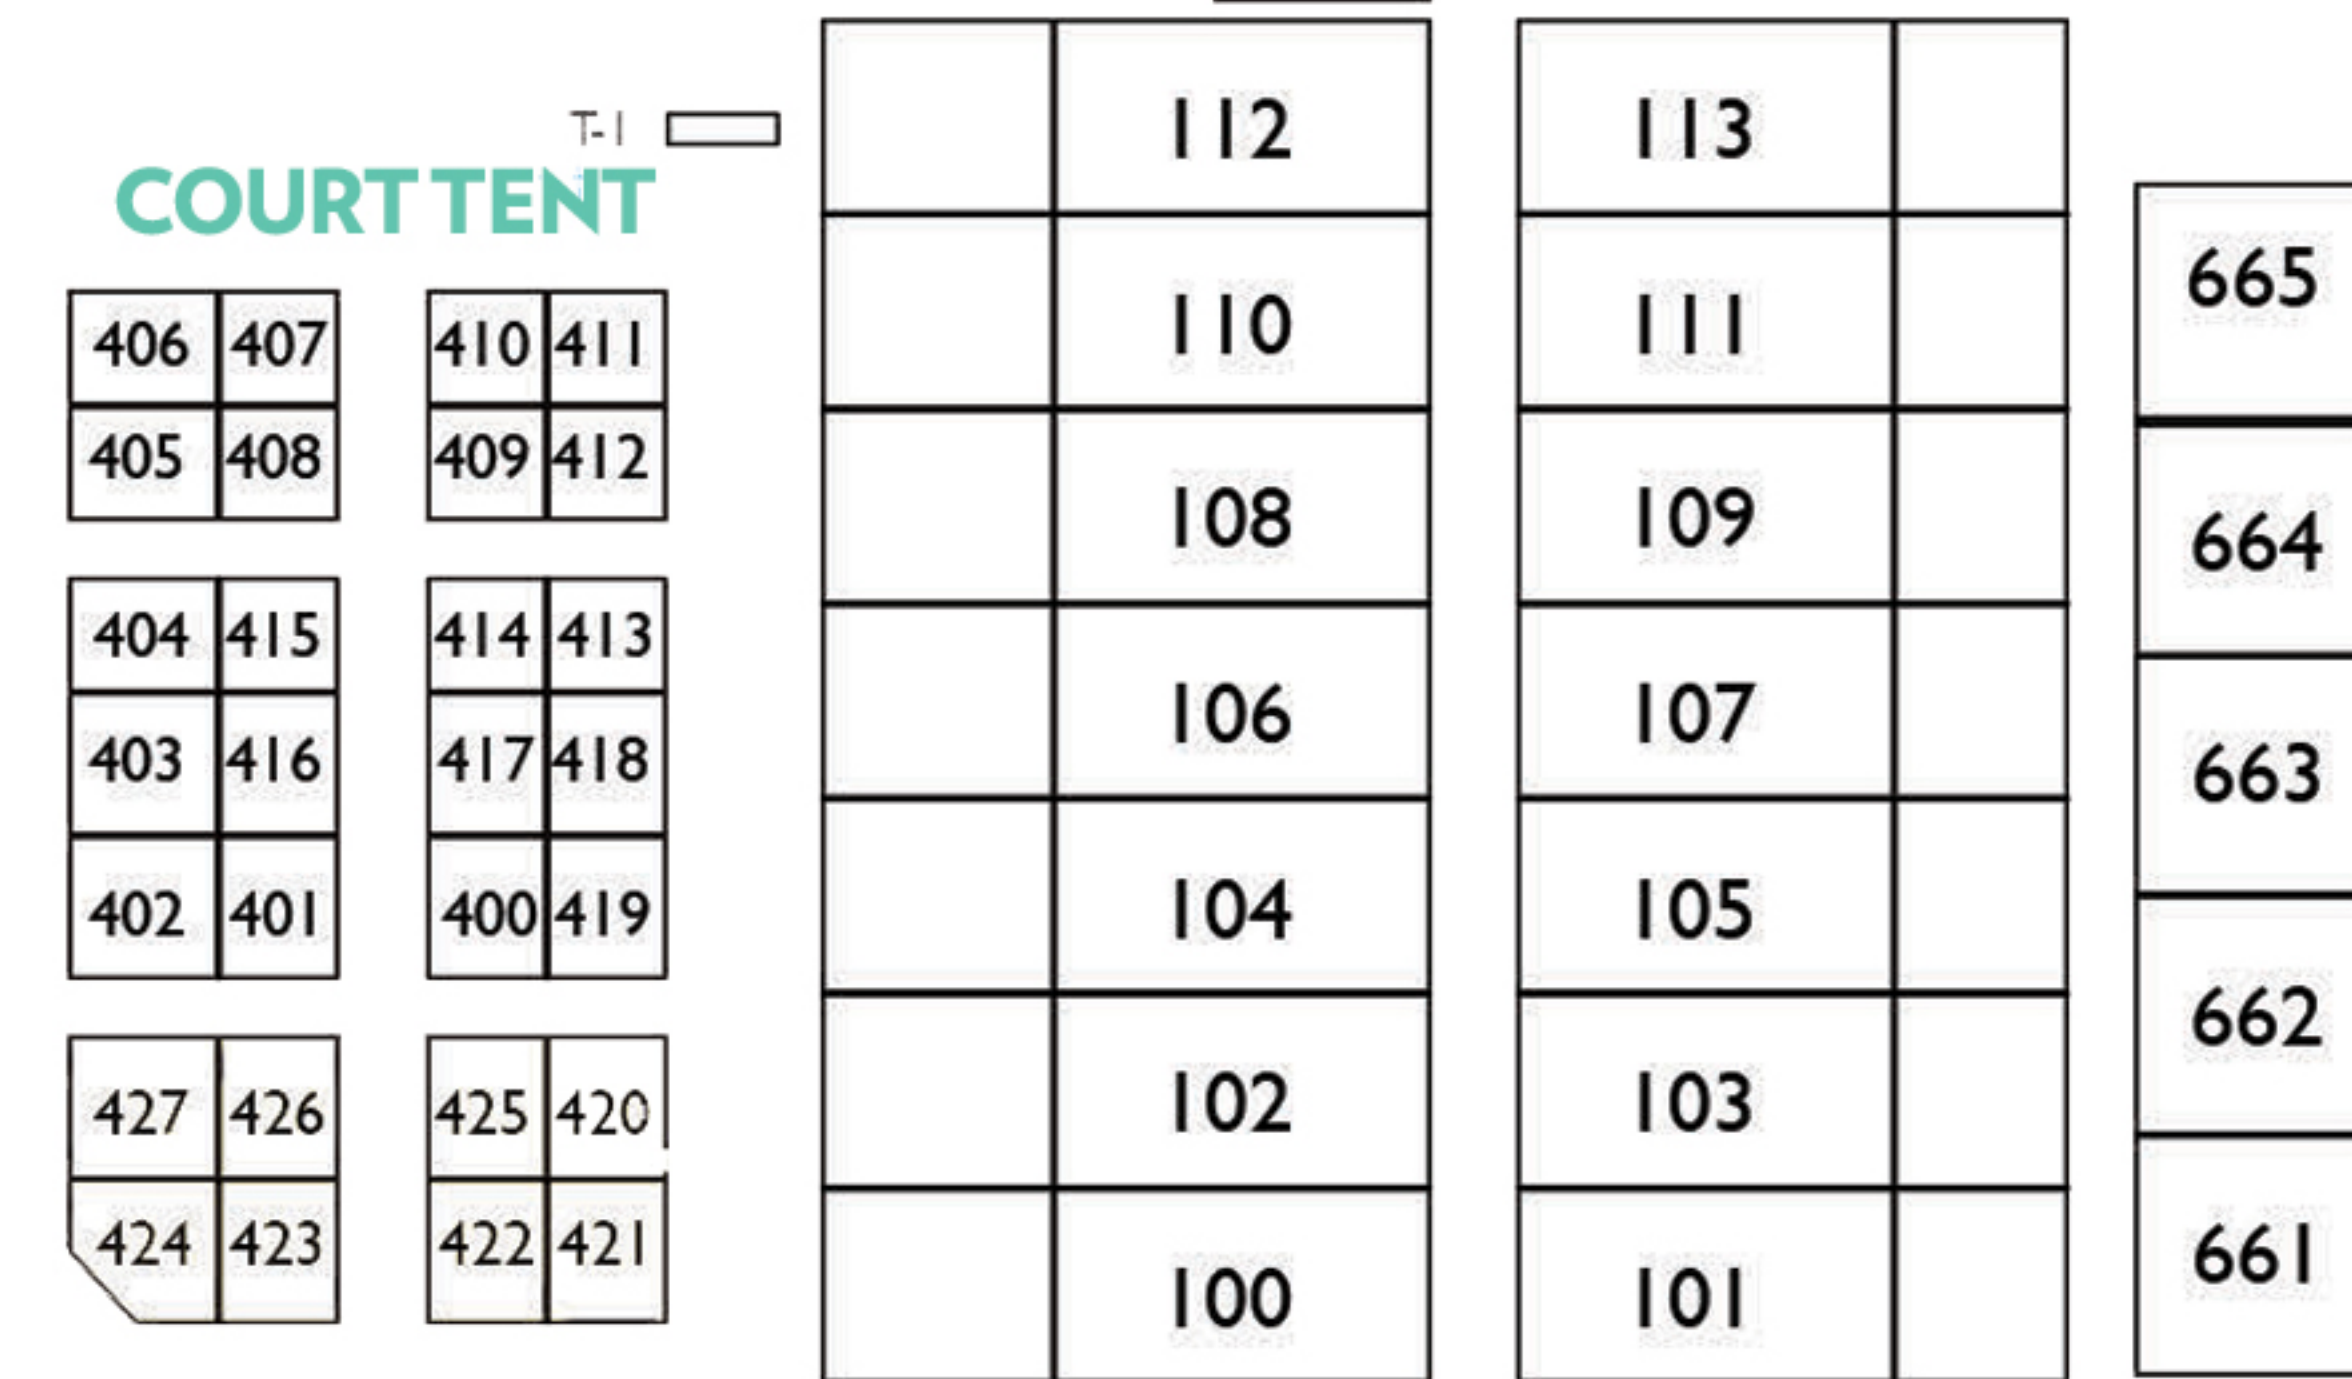

2025 FLOOR SHOW PLAN

WEST PAVILIONS

B BUILDING

COURT PAVILION

A BUILDING

S BREEZEWAY

N BREEZEWAY

MINERAL PAVILION

MPANNEX BALLROOM

RIVERPARK ROOM

LOBBY/REGISTRATION

THE ARRIVAL SUITES

OASIS BAR

SPA

TABLES & CANOPIES

POOL PAVILION