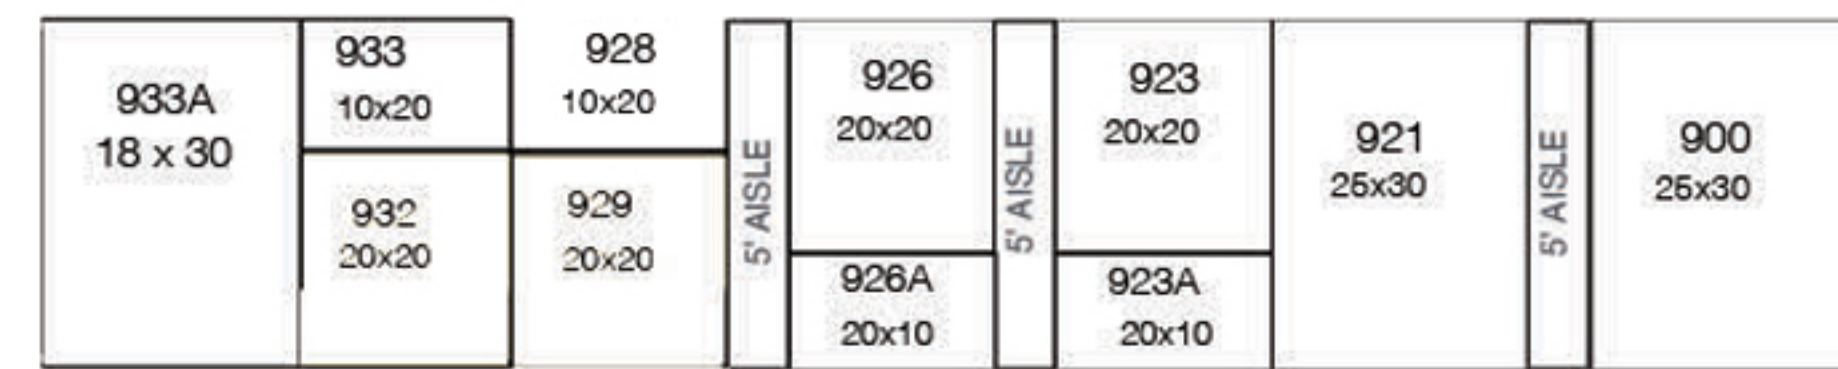

2025 FLOOR SHOW PLAN

WEST PAVILIONS

B BUILDING

COURT PAVILION

A BUILDING

S BREEZEWAY

N BREEZEWAY

MINERAL PAVILION

MPANNEX BALLROOM

RIVERPARK ROOM

LOBBY/REGISTRATION

THE ARRIVAL SUITES

OASIS BAR

SPA

TABLES & CANOPIES

POOL PAVILION