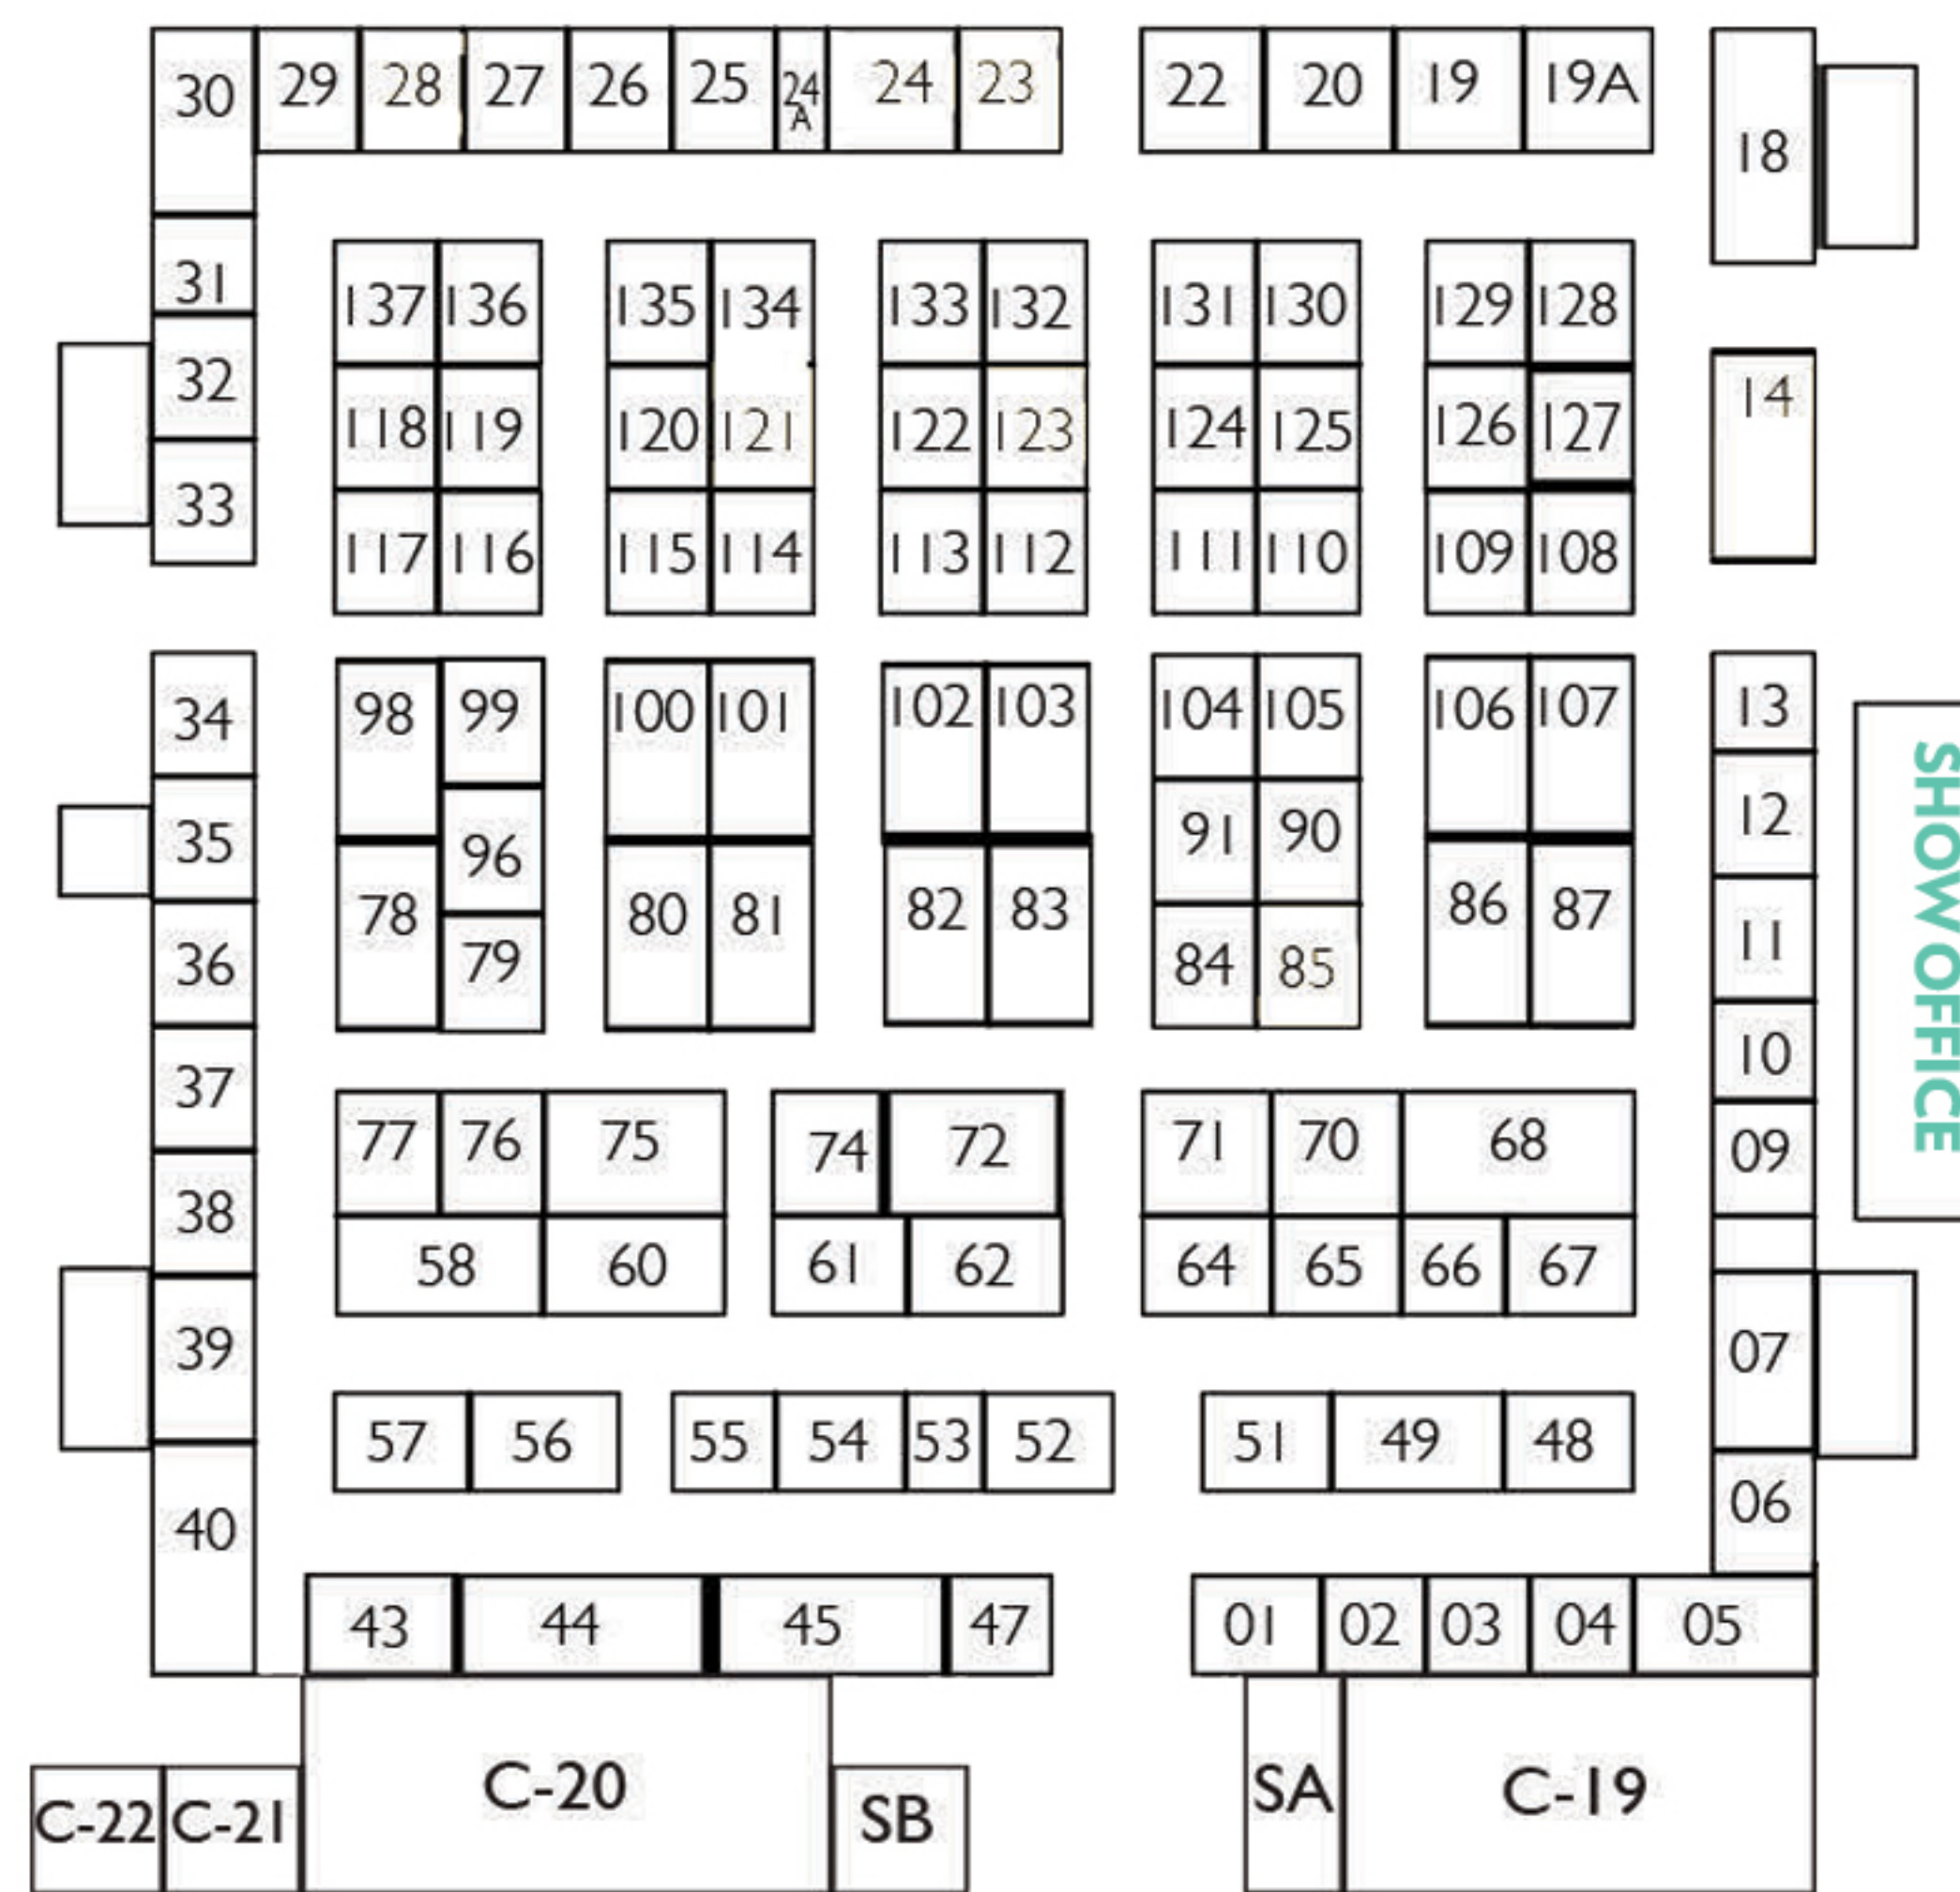

2025 FLOOR SHOW PLAN

WEST PAVILIONS

B BUILDING

COURT PAVILION

A BUILDING

S BREEZEWAY

N BREEZEWAY

MINERAL PAVILION

MPANNEX BALLROOM

RIVERPARK ROOM

LOBBY/REGISTRATION

THE ARRIVAL SUITES

OASIS BAR

SPA

TABLES & CANOPIES

POOL PAVILION

TERRACE ROOM

GARDEN ROOM

SABINO ROOM

PALO VERDE ROOM

MAIN ENTRANCE PAVILION

PARKING KIOSK